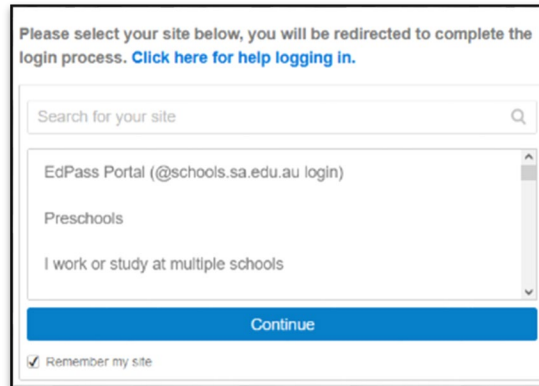

- Search for **Marden Senior College** and select **Continue**
- Enter your username and password to **Sign In**